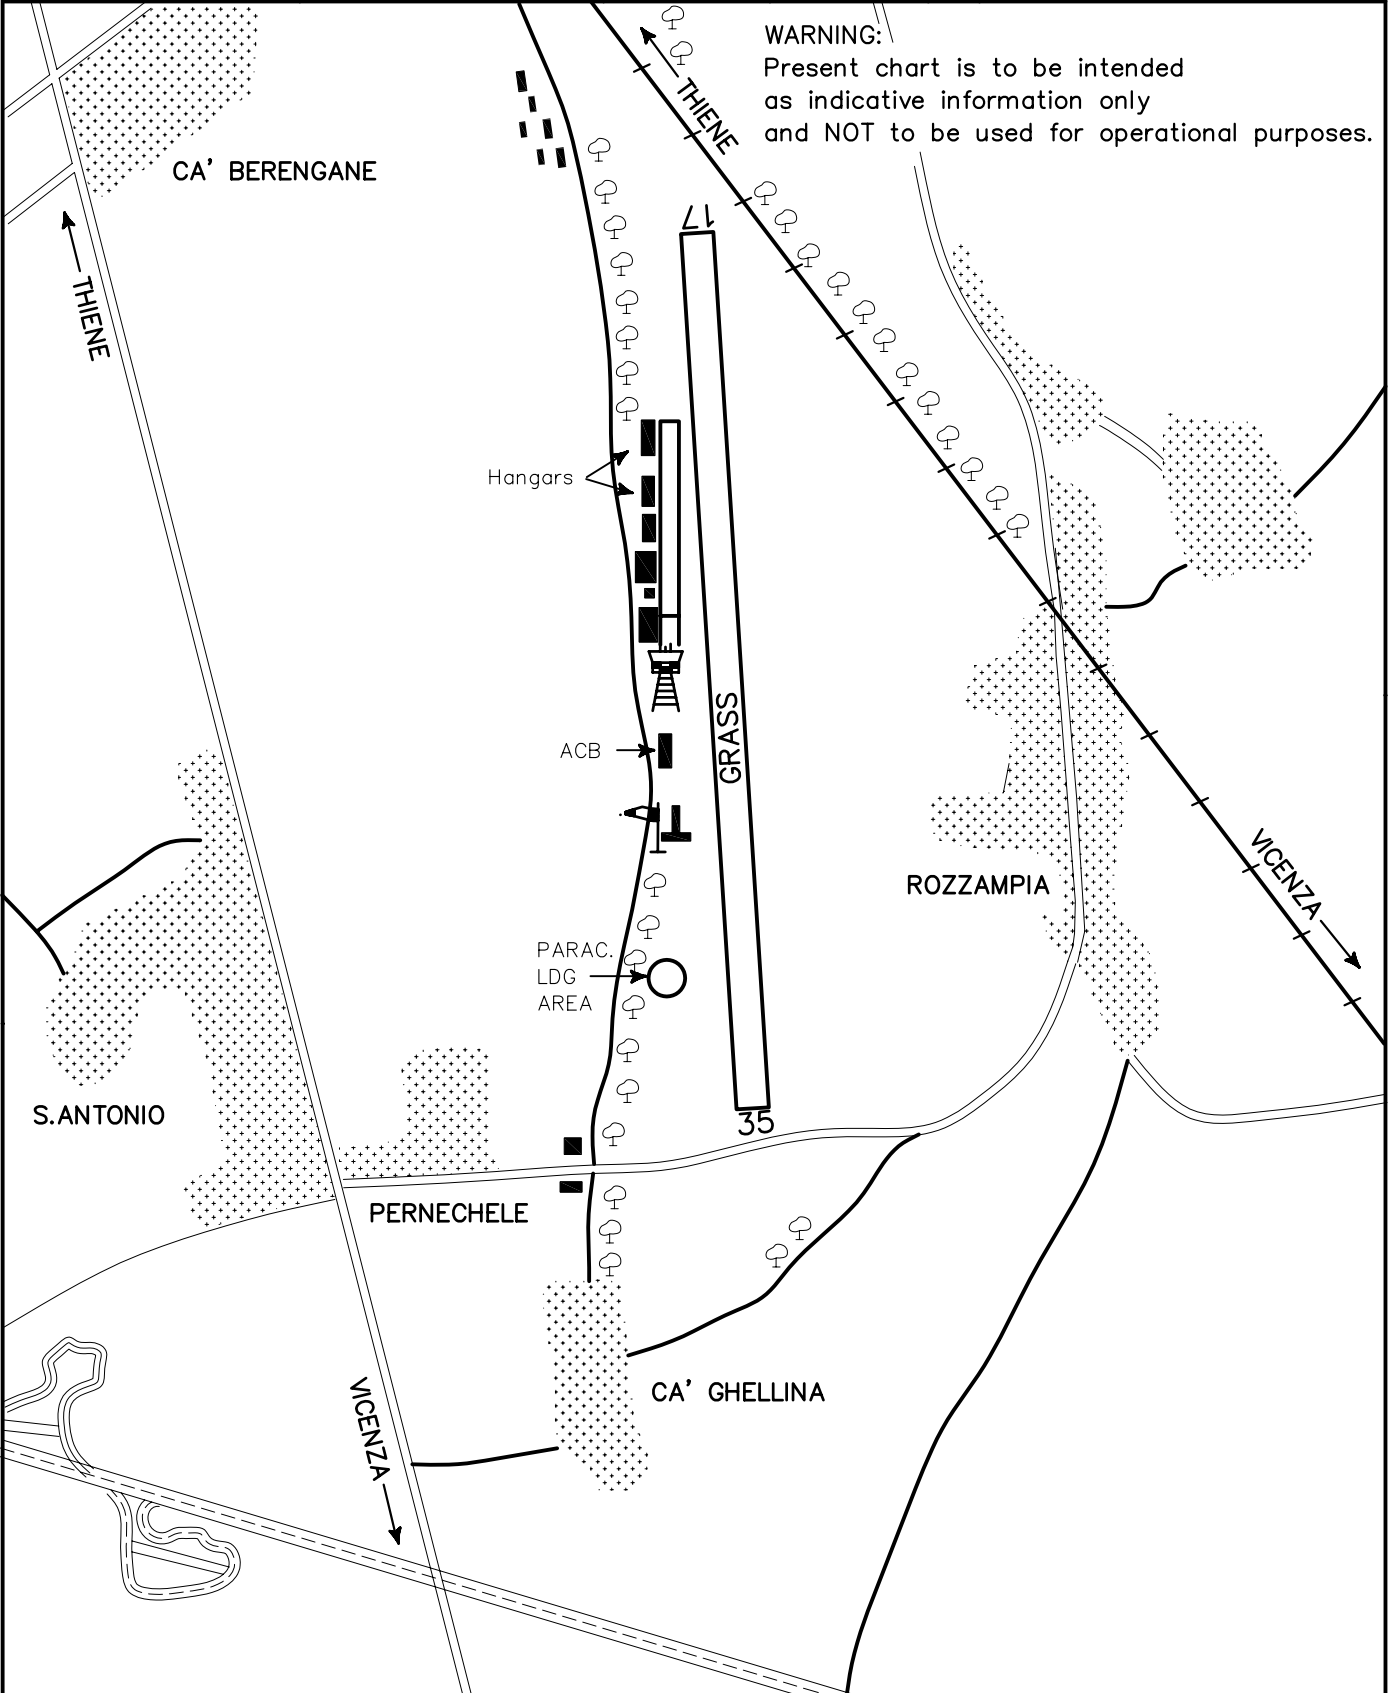

# AERODROME LANDING CHART

AD Operative Hours	Traffic Circuit	Thiene Radio	Aerodrome Elevation	L I D H	<b>THIENE</b>  45°40'32" N 011°29'47" E *
See relevant AD pages	1000 FT Standard	126.900 131.625	335 Ft		

**WARNING:**  
Present chart is to be intended as indicative information only and NOT to be used for operational purposes.

CHANGE: Re-printing